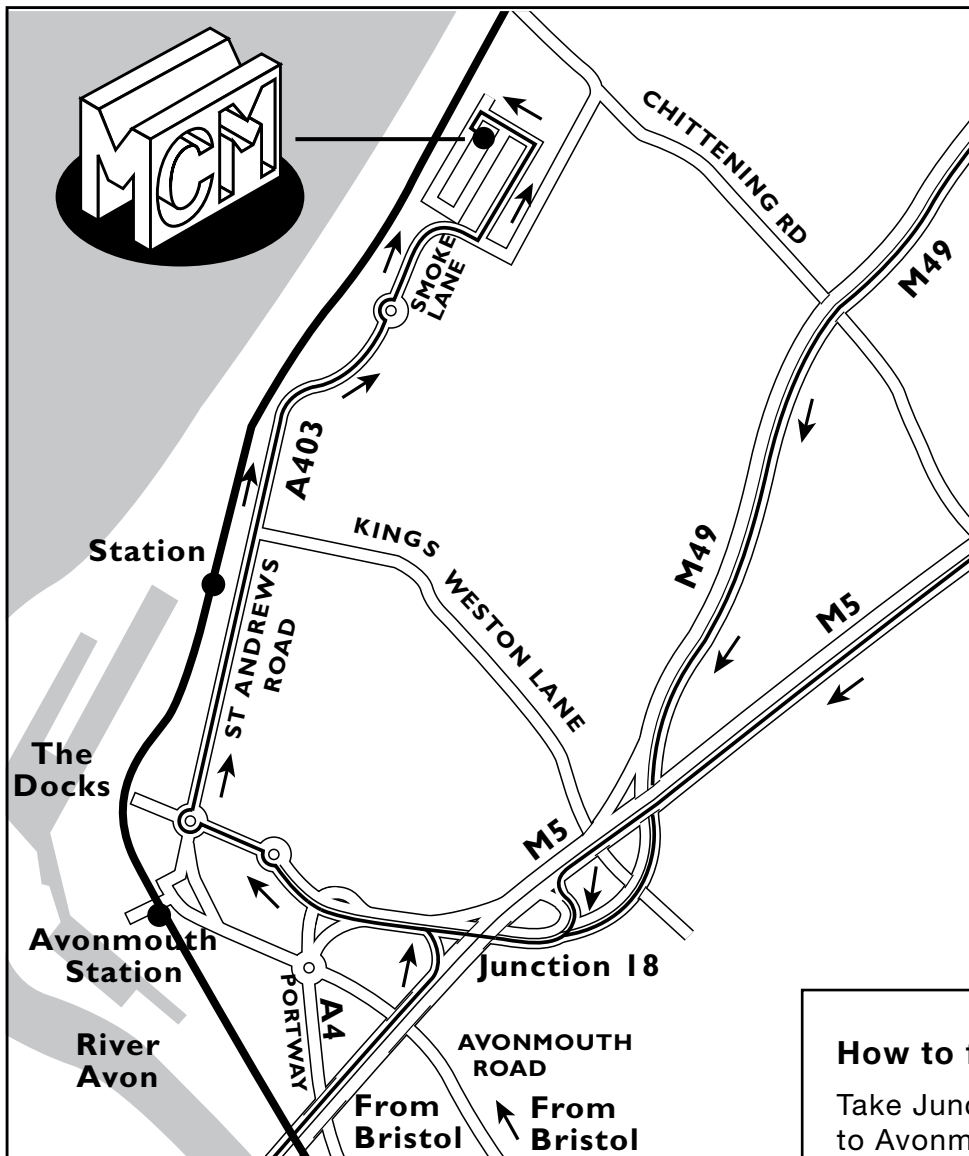

MCM Profiles

Unit 7 & 8 Century Park
Chittening Industrial Estate
Avonmouth
Bristol BS11 0YD

Telephone 0117 982 2224

Facsimile: 0117 982 7600

E-mail: sales@mcmprofiles.com

How to find us

Take Junction 18 off M5 (signpost to Avonmouth)

Follow signs to Avonmouth until you come to roundabout

Take second exit and you will meet another roundabout after 250 metres

Take third exit at this roundabout and continue for approx. 100 metres

Esso garage on left
Follow rd for approx 1.5 miles.

Straight over mini roundabout
Over humpback bridge

Turn left into Chittening Ind Est
Take 1st left into Century Park