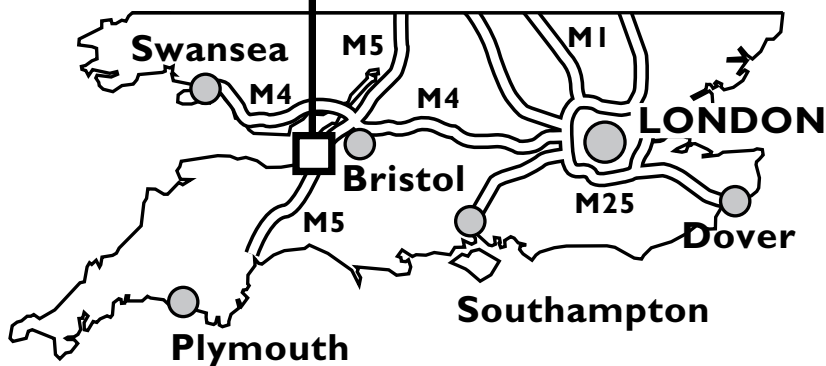

MCM Profiles

Unit 7 & 8 Century Park
Chittening Industrial Estate
Avonmouth
Bristol BS11 0YD

Telephone 0117 982 2224

Facsimile: 0117 982 7600

E-mail: sales@mcmprofiles.com

How to find us

Take Junction 18 off M5 (signpost to Avonmouth)

Follow signs to Avonmouth until you come to roundabout

Take second exit and you will meet another roundabout after 250 metres

Take third exit at this roundabout and continue for approx. 100 metres

Esso garage on left
Follow rd for approx 1.5 miles.

Straight over mini roundabout
Over humpback bridge

Turn left into Chittening Ind Est
Take 1st left into Century Park